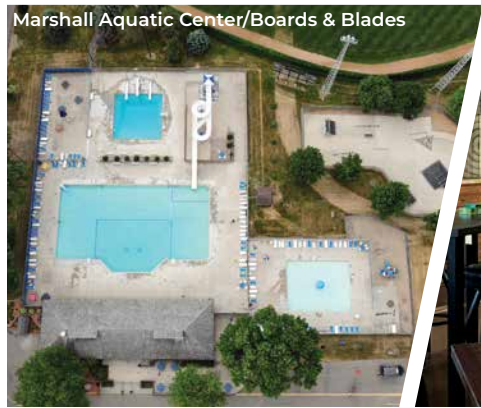

Find something for everyone in the family at the **Marshall Area YMCA**. Go for a swim or relax in the hot tub in the aquatics center, work out in the wellness center, go for a walk on their walking/jogging track, take a group class, play basketball or racquetball. And don't forget to bring the kids, because there's so much for them to do, too.

Fore! Get a group together for a day of golf at the **Marshall Golf Club**, a par 72, 18-hole course featuring more than 6,660 yards. **The Pro Shop** is fully equipped, and a PGA pro offers individual lessons as well as group lessons and instructional clinics for golfers of any age. Save time to enjoy the 19th hole in **The Fairway**. Or grab some pals and visit for a (free) afternoon of fun at the **Marshall Public Archery Range**, located near the MERIT Center, for target practice with your bow and arrow.

Take in a show at the **Marshall 6 Theatre**, a family-owned theater in Marshall with six different theaters showcasing the newest movies, or gather with friends at **Wings Axe Company**, an upscale axe throwing venue, featuring nine throwing lanes, food and a full bar, in the heart of Marshall.

No matter what season it is, whether indoors or outside, there's always something to do for those of any age and any interest in the Marshall area.

SPRING & SUMMER

- Marshall Aquatic Center · Boards & Blades Skatepark · Music in the Park
- Marshall A's Baseball · Fishing
- Marshall Farmers' Market
- Marshall Golf Club · Bike Trail
- AJ's Family Arcade · Camden State Park
- SMSU/Marshall Tiger Athletics

FALL & WINTER

- Area Ice Fishing · Snowmobiling · Light Up the Night Hunting · Open Skate at Red Baron Arena · Wings Axe Company
- Southwest Ridge Runners
- Open Hockey · Downtown Shopping
- SMSU/Marshall Tiger Athletics
- Brau Brothers Golf Simulator

FULL SERVICE DAY SPA & SALON

Monday-Friday 9am-7:30pm
Saturday 9am-4pm
Earlier & later times available by appointment please call for availability

Day Spa Services & Spa Packages:
Massage · Hair · Facials
Nails · Body Wraps
Infrared Sauna · & more

507-401-3335

301 South 2nd St
Marshall, MN

The Escape Spa LLC

DAY SPA & SALON

www.escape-spa-llc.com

Profits Stay In Our Community

Largest Selection of Minnesota Wines & Local Craft Beer in The Area

**1410 Boyer Drive
Marshall, MN
507.537.7002**

Shop online at www.tallgrassliquor.com