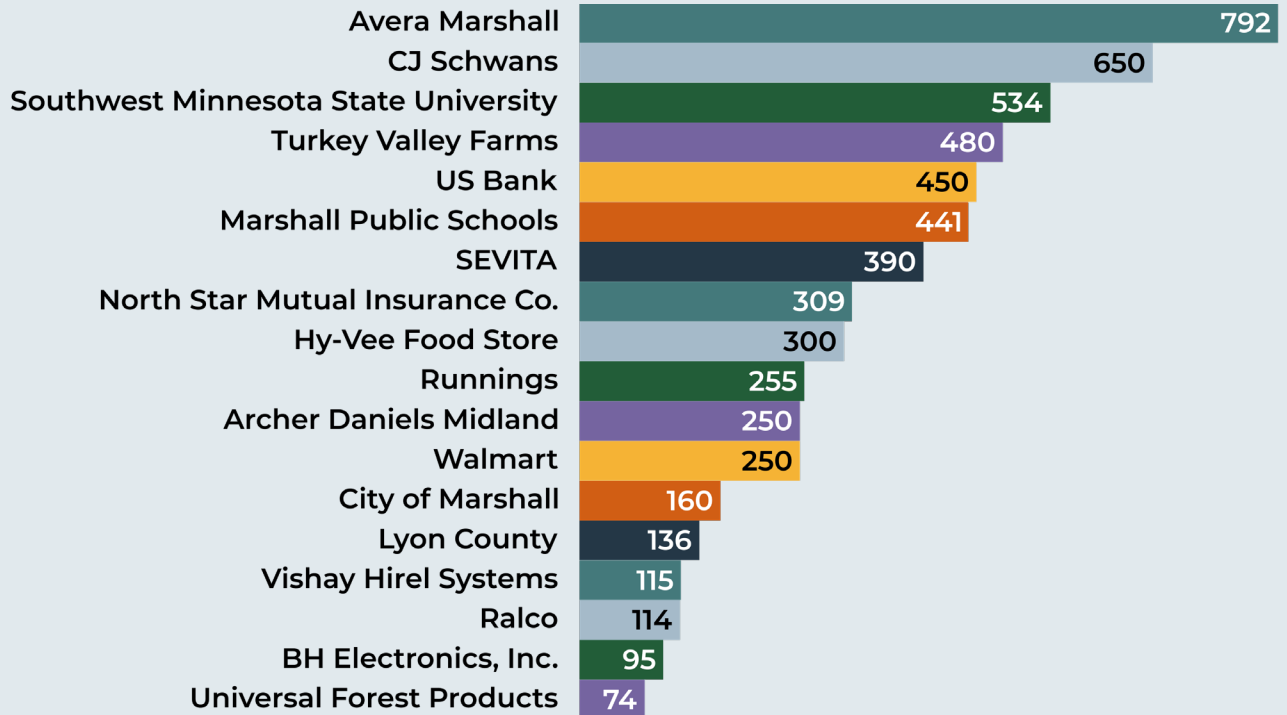

MARSHALL AREA MAJOR EMPLOYERS

HyVee®

Where there's a helpful smile in every aisle.

SINCE 1930

Scan to order now!

Skip the line in order ahead and use your Starbucks rewards

Scan to learn more!

Contact your Marshall Hy-Vee Pharmacy to sign up.